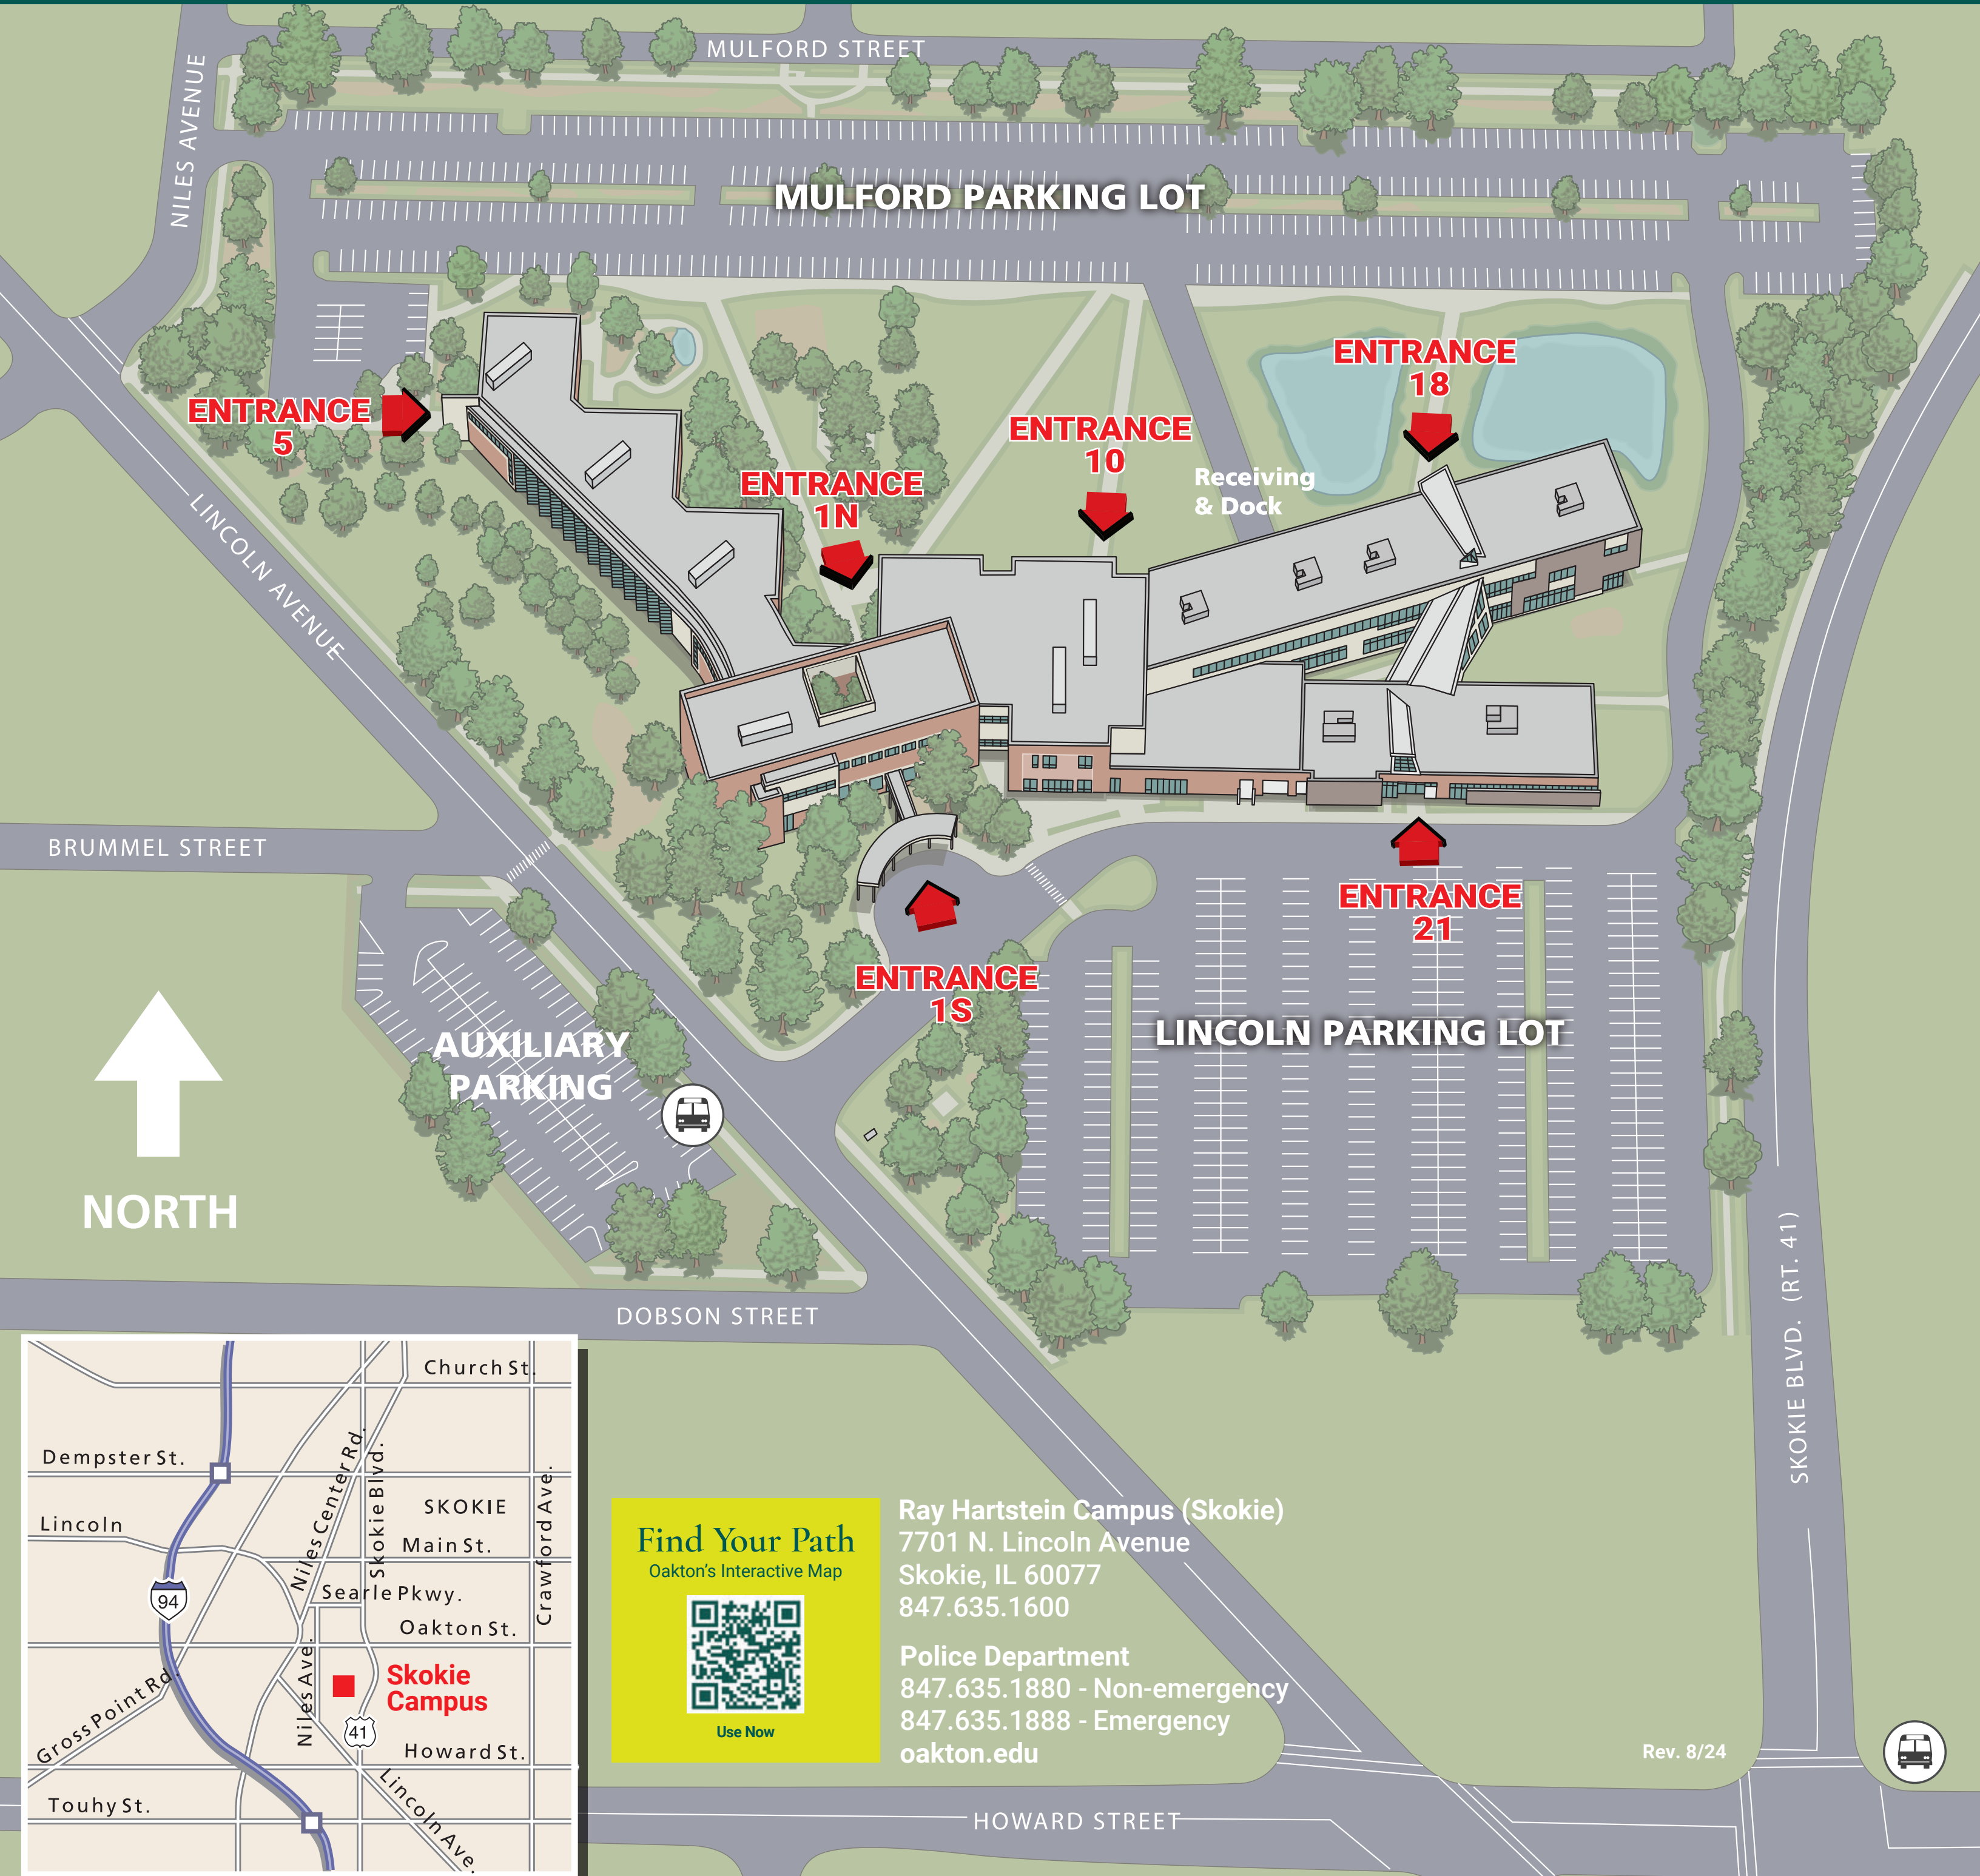

Ray Hartstein Campus (Skokie) – CAMPUS MAP

Find Your Path
Oakton's Interactive Map

Use Now

Ray Hartstein Campus (Skokie)
7701 N. Lincoln Avenue
Skokie, IL 60077
847.635.1600

Police Department
847.635.1880 - Non-emergency
847.635.1888 - Emergency
oakton.edu